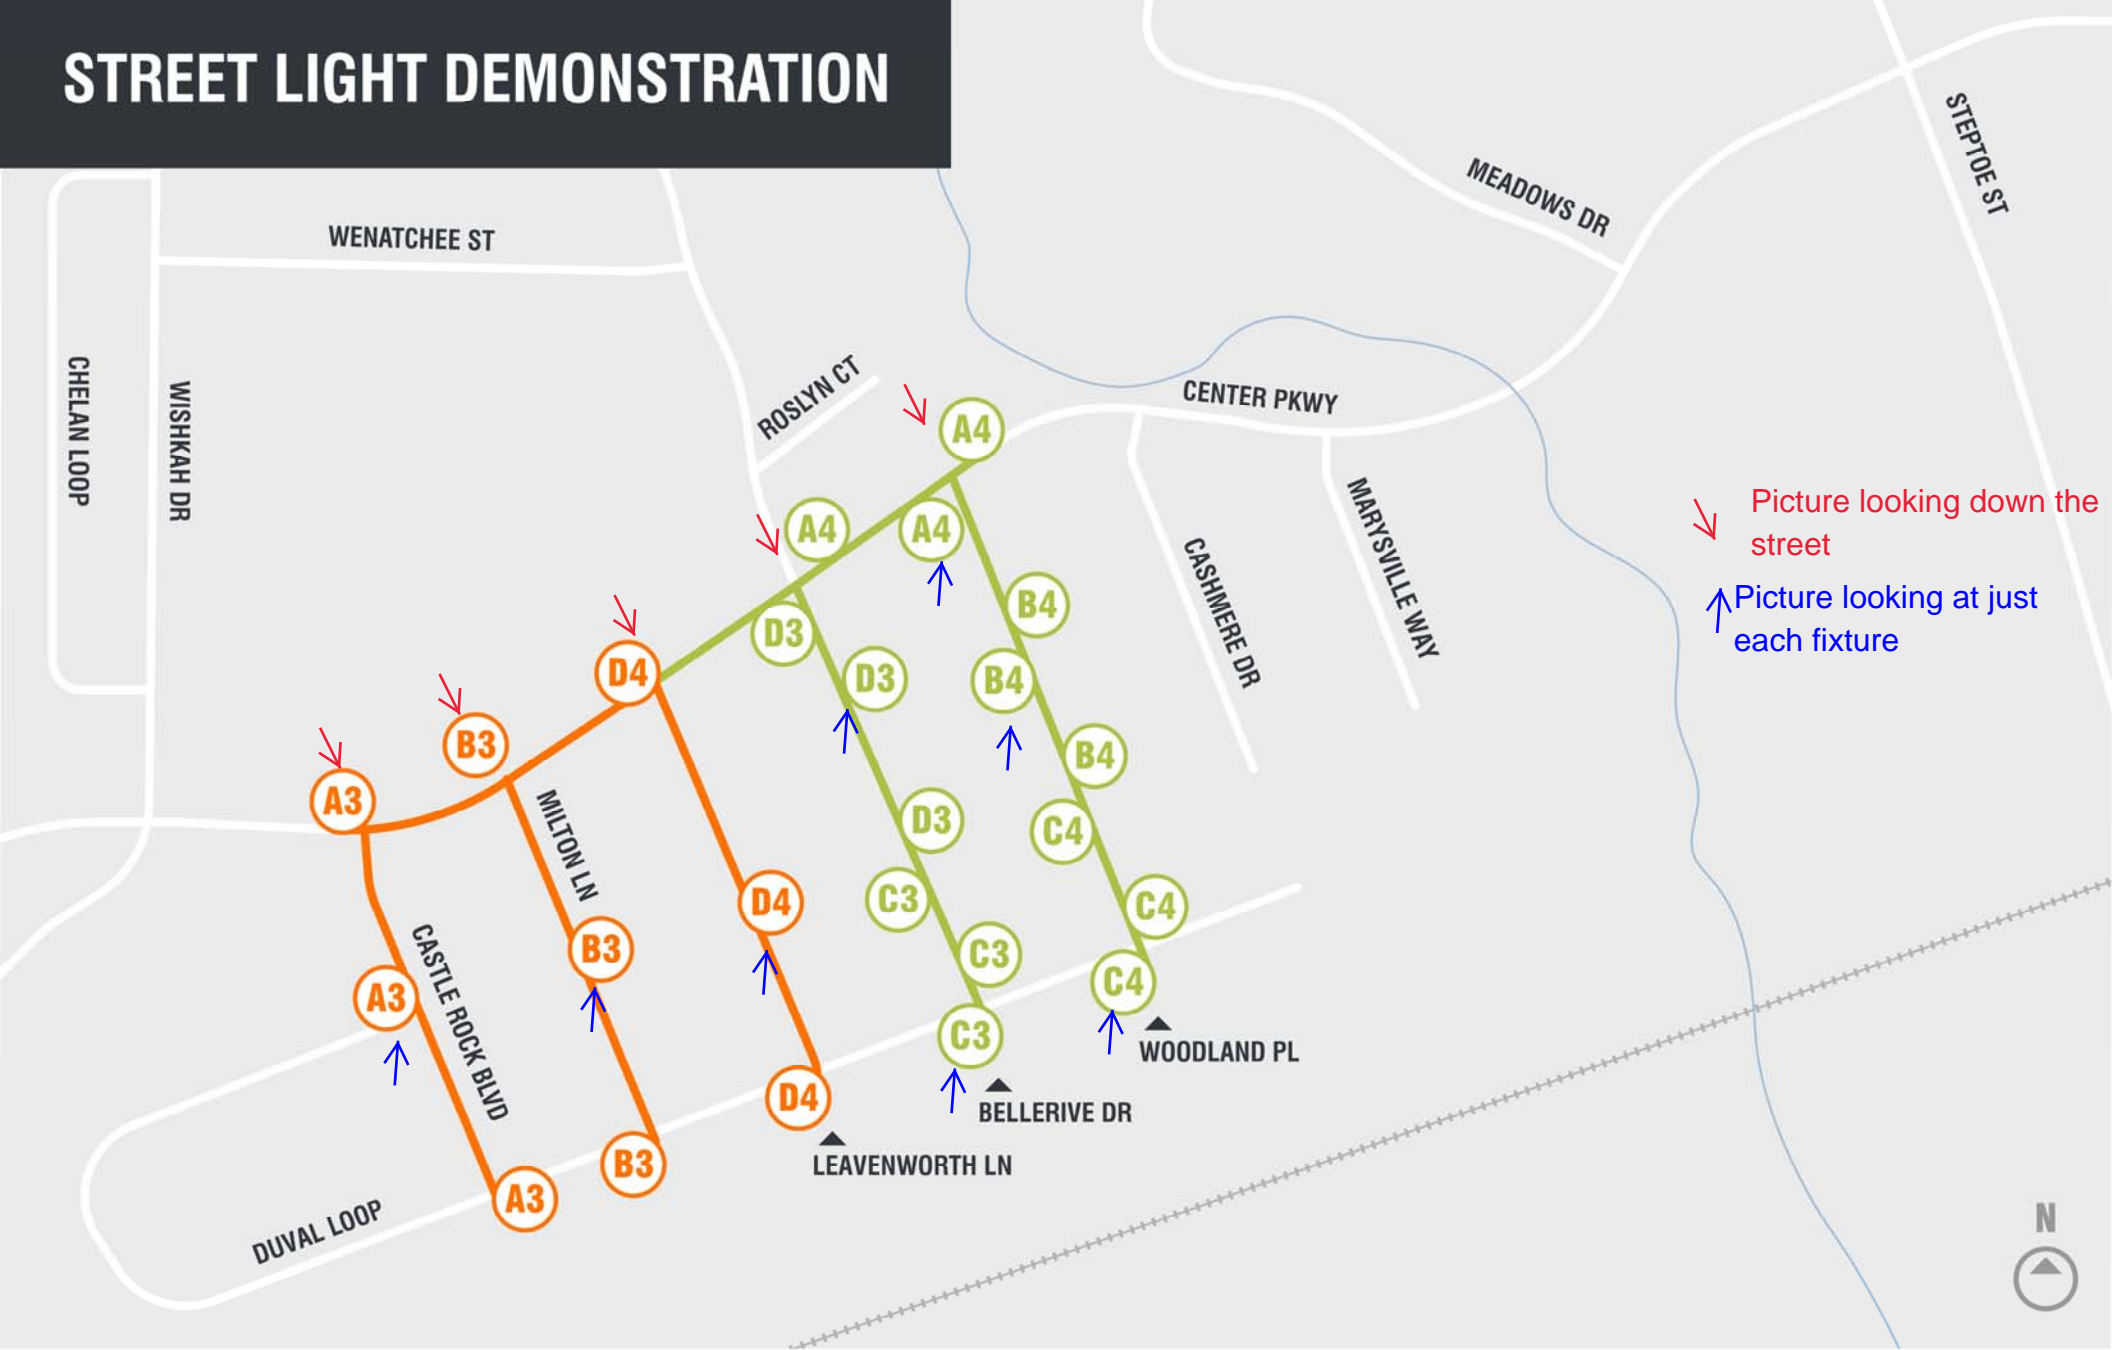

# STREET LIGHT DEMONSTRATION

↘ Picture looking down the street  
 ↗ Picture looking at just each fixture

## LIGHTING TYPES (BY SERIES)

- (A) Eaton Archeon
- (B) Cree RSW
- (C) Leotek ComfortView
- (D) American Electric Autobahn