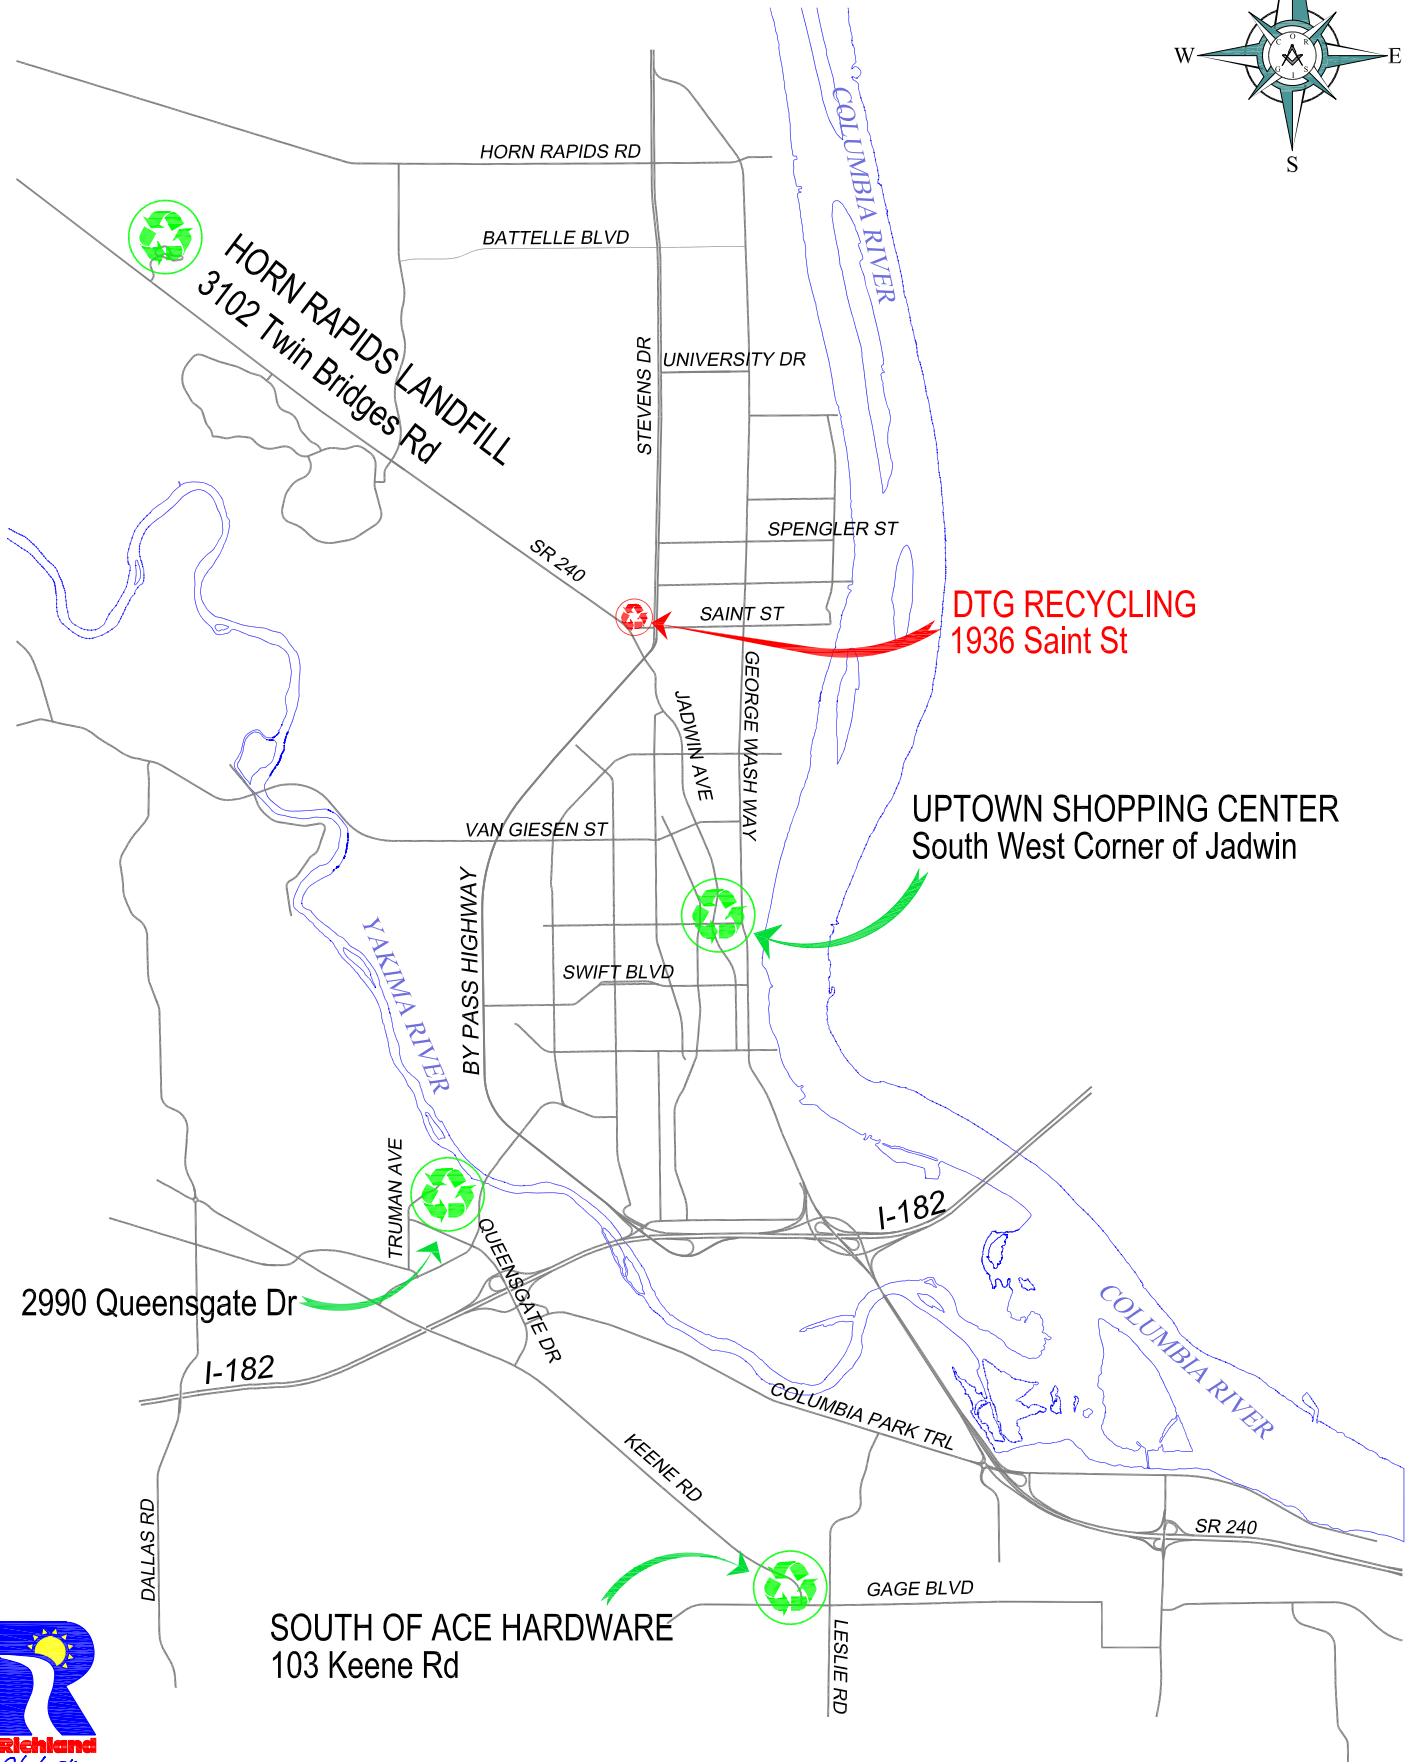

CITY OF RICHLAND

RECYCLING DROP-BOX LOCATIONS

 **HORN RAPIDS LANDFILL**
3102 Twin Bridges Rd

DTG RECYCLING
1936 Saint St

UPTOWN SHOPPING CENTER
South West Corner of Jadwin

2990 Queensgate Dr

SOUTH OF ACE HARDWARE
103 Keene Rd

November 1, 2023
Recycle Drop Box Map.dwg

Please visit www.ci.richland.wa.us/recycle for updates